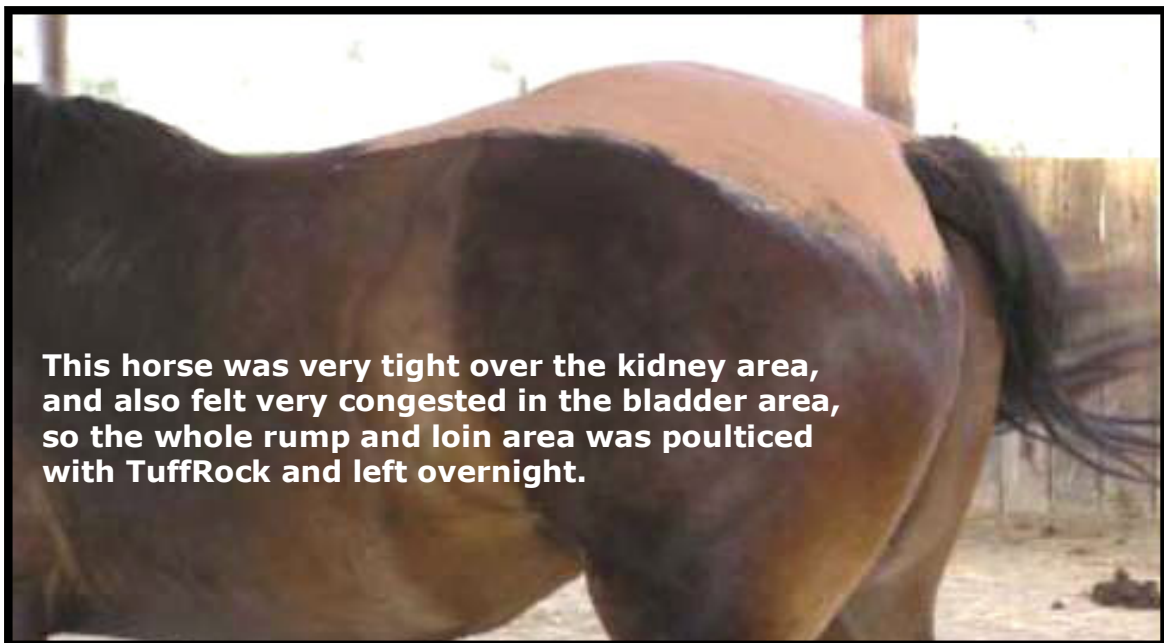

TuffRock

Supporting Nature's Balance™

Horse Care Kit

Ph: 0800TUFFROCK
FOR YOUR NEAREST STOCKIST

TuffRock Conditioner Plus - 1 litre *The Collagen Effect™ for horses*

Powerful all-in-one liquid feed supplement for everyday use. Supports collagen generation, digestive health and feed conversion. Excellent for joint, muscle, ligament, tendon, hoof, coat, mane, tail and top line. Safety net for horses on hard feed, naturally supports toxin removal. Helps aged horses maintain healthy, supple joints and overall well-being.

Use 20ml twice a day for GI cooling, stomach stress (nervous horses), injury recovery or healthy joint action, collagen is important for healing.

TuffRock Non-Medicated Poultrice - 1.8 kg *World's first energised volcanic poultrice*

Excellent for daily support of performance horses. Quick cooling action, hoses off easily to re-apply. Maintains healthy, supple legs, backs and joints. 100% natural support for healing of minor cuts and abrasions. Can be used with or without wrapping anywhere on the body.

This horse was very tight over the kidney area, and also felt very congested in the bladder area, so the whole rump and loin area was poulticed with TuffRock and left overnight.

www.horsetack.co.nz

nzsales@actrix.co.nz