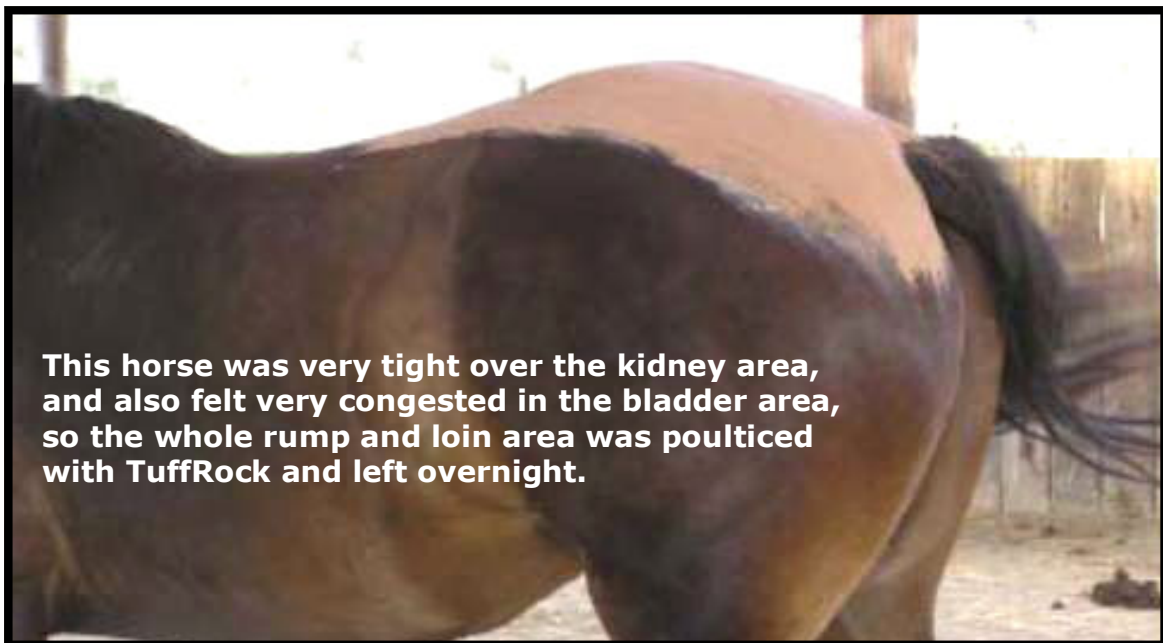

TuffRock

Supporting Nature's Balance™

Horse Care Kit

Ph: 0800TUFFROCK
FOR YOUR NEAREST STOCKIST

TuffRock Conditioner Plus - 1 litre *The Collagen Effect™ for horses*

Powerful all-in-one liquid feed supplement for everyday use. Supports collagen generation, digestive health and feed conversion. Excellent for joint, muscle, ligament, tendon, hoof, coat, mane, tail and top line. Safety net for horses on hard feed, naturally supports toxin removal. Helps aged horses maintain healthy, supple joints and overall well-being.

Use 20ml twice a day for GI cooling, stomach stress (nervous horses), injury recovery or healthy joint action, collagen is important for healing.

TuffRock Non-Medicated Poultrice - 1.8 kg *World's first energised volcanic poultrice*

Excellent for daily support of performance horses. Quick cooling action, hoses off easily to re-apply. Maintains healthy, supple legs, backs and joints. 100% natural support for healing of minor cuts and abrasions. Can be used with or without wrapping anywhere on the body.

This horse was very tight over the kidney area, and also felt very congested in the bladder area, so the whole rump and loin area was poulticed with TuffRock and left overnight.

www.horsetack.co.nz

nzsales@actrix.co.nz